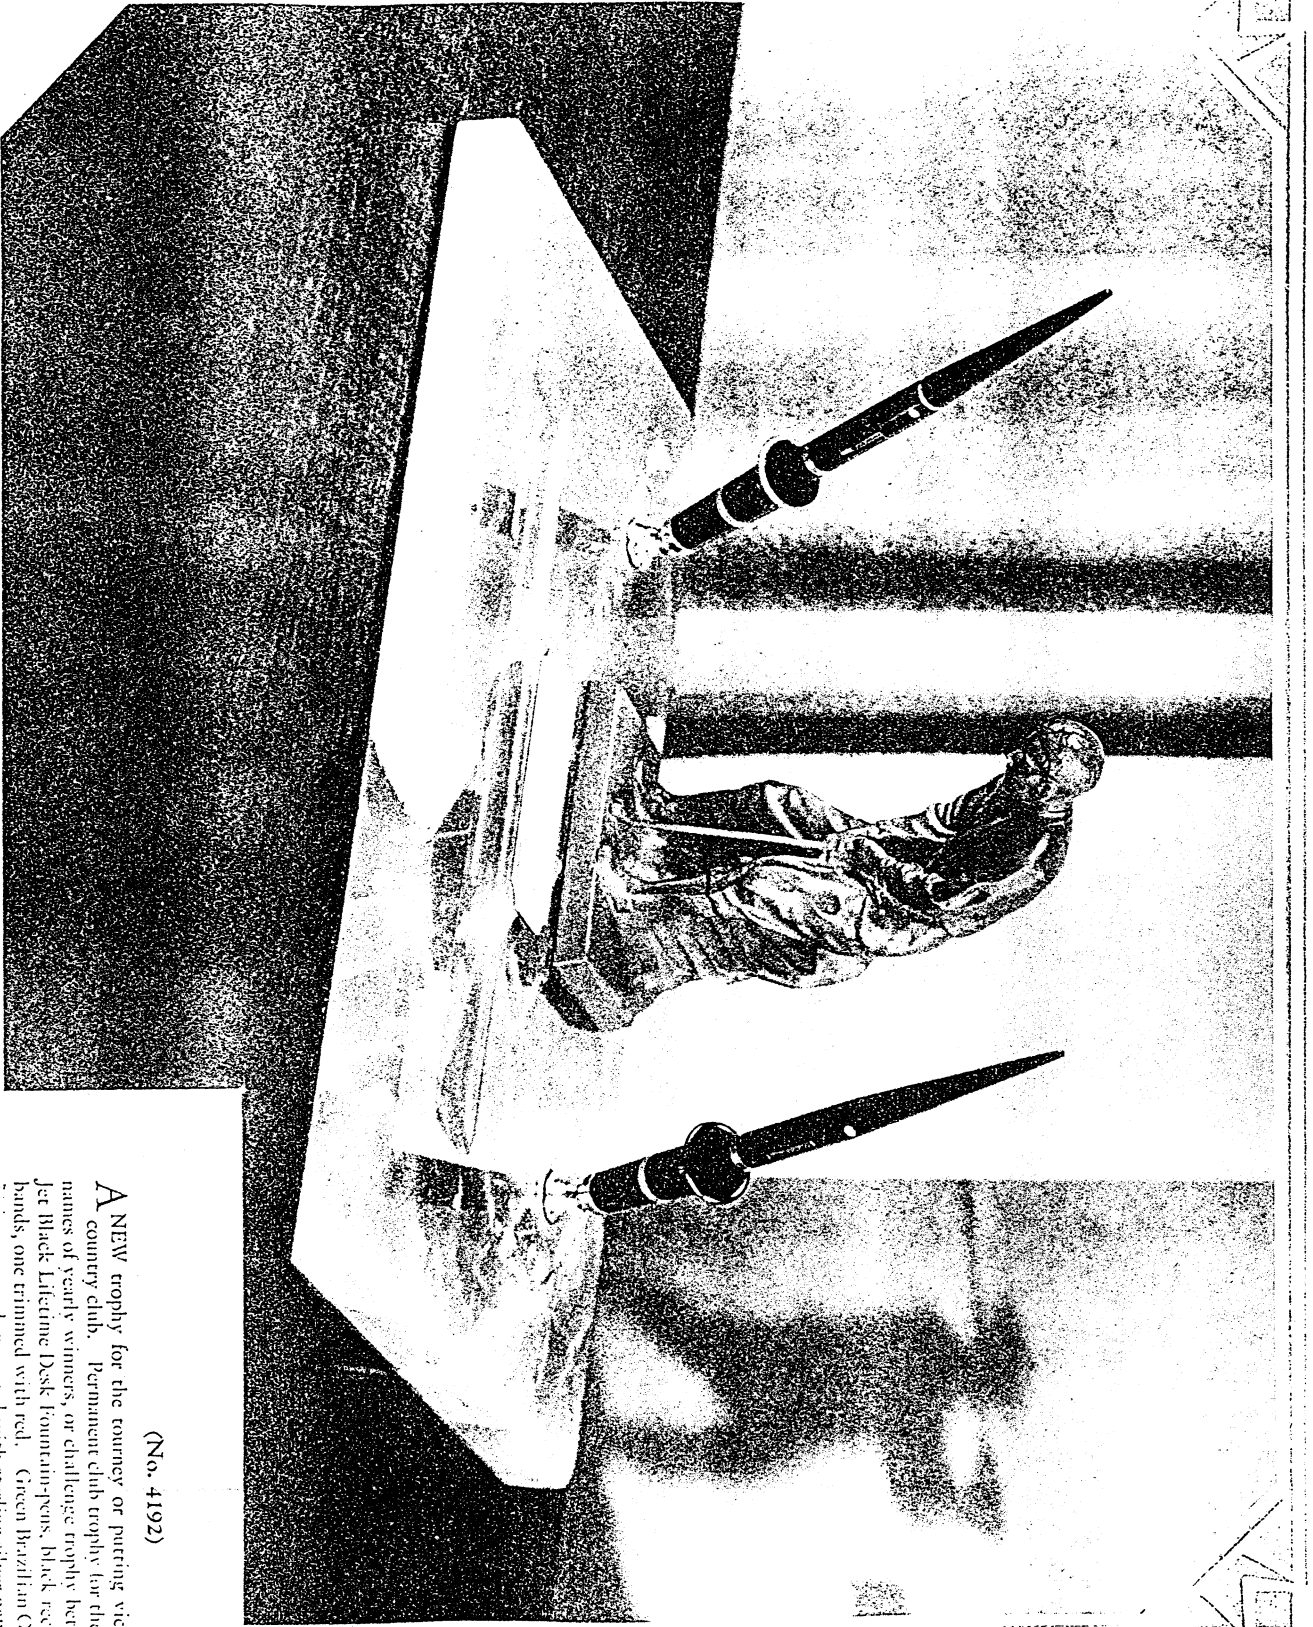

(No. 4192)

A NEW trophy for the tourney or putting victor at the golf or country club. Permanent club trophy for the inscription of the names of yearly winners, or challenge trophy between clubs. Two jet Black Lifetime Desk Fountain-pens, black receptacles with gold bands, one trimmed with red. Green Brazilian Onyx base, 8 x 14 x 7 1/8 in., grooved, mounted with sterling silver nameplate for engraving. Putting figure, 6 1/2 in. high.

Bronze, List price $70